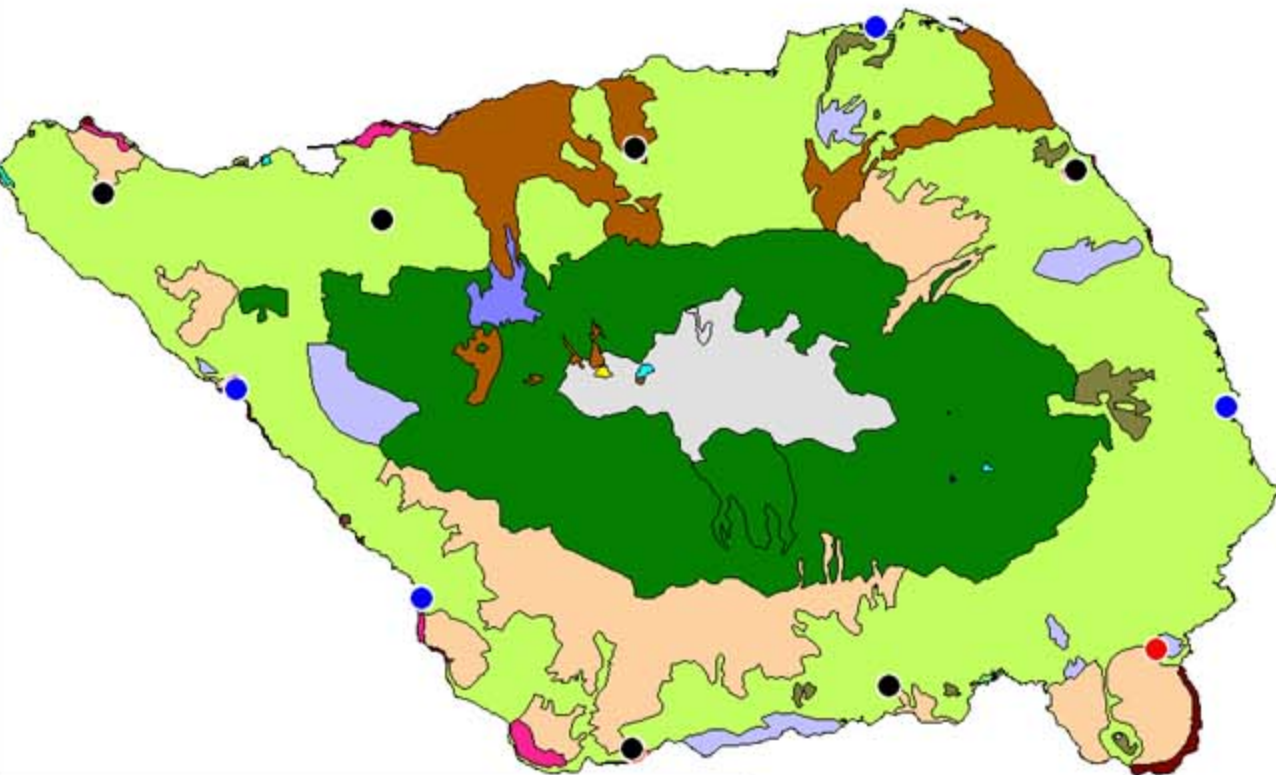

Results From Yellow Crazy Ant Survey 2006

- Yellow Crazy Ant Not Recorded
 - Yellow Crazy Ant High Abundance
 - Distribution of Yellow Crazy Ant
- Samoa Ecology
- ☐ Cloud Forest
 - ☐ Coastal Rainforest
 - ☐ Disturbed Coastal Forest
 - ☐ Disturbed Herbaceous Marsh
 - ☐ Disturbed littoral forest
 - ☐ Disturbed Lowland Forest
 - ☐ Disturbed Mangrove Forest
 - ☐ Disturbed Ridge Forest
 - ☐ Disturbed Secondary Forest
 - ☐ Disturbed Swamp Forest
 - ☐ Fernland
 - ☐ Grass Land
 - ☐ Herbaceous Marsh
 - ☐ Lake
 - ☐ Littoral Forest
 - ☐ Littoral Scrub
 - ☐ Lowland Rainforest
 - ☐ Mangrove
 - ☐ Montane Rainforest
 - ☐ Non-native ecosystem
 - ☐ Ridge Rainforest
 - ☐ Secondary Forest
 - ☐ Secondary Mesic Forest
 - ☐ Volcanic Scrub
 - ☐ all others