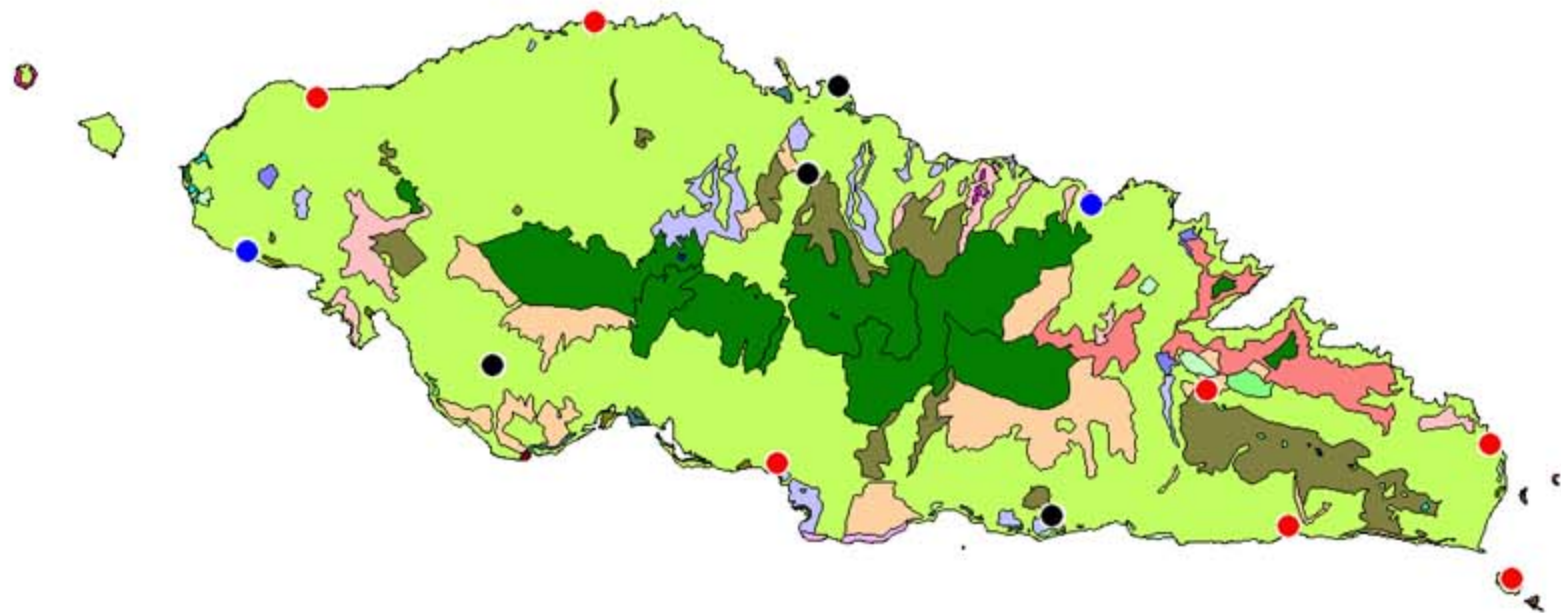

Results From Yellow Crazy Ant Survey 2006

- Yellow Crazy Ant Not Recorded
 - Yellow Crazy Ant High Abundance
 - Distribution of Yellow Crazy Ant
- Samoa Ecology
- ☐ Cloud Forest
 - ☐ Coastal Rainforest
 - ☐ Disturbed Coastal Forest
 - ☐ Disturbed Herbaceous Marsh
 - ☐ Disturbed littoral forest
 - ☐ Disturbed Lowland Forest
 - ☐ Disturbed Mangrove Forest
 - ☐ Disturbed Ridge Forest
 - ☐ Disturbed Secondary Forest
 - ☐ Disturbed Swamp Forest
 - ☐ Fernland
 - ☐ Grass Land
 - ☐ Herbaceous Marsh
 - ☐ Lake
 - ☐ Littoral Forest
 - ☐ Littoral Scrub
 - ☐ Lowland Rainforest
 - ☐ Mangrove
 - ☐ Montane Rainforest
 - ☐ Non-native ecosystem
 - ☐ Ridge Rainforest
 - ☐ Secondary Forest
 - ☐ Secondary Mesic Forest
 - ☐ Volcanic Scrub
 - ☐ all others